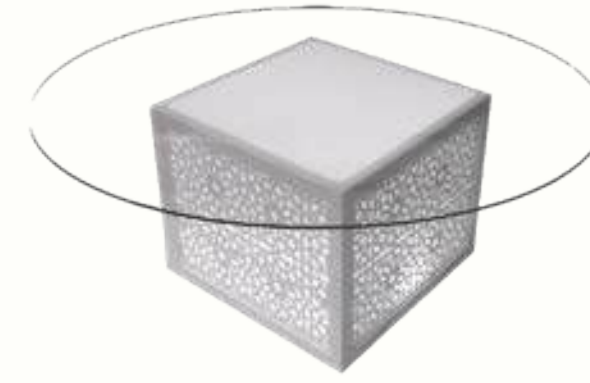

AREEKA
EVENT RENTALS

Transform your event with our extensive selection of rental table furniture, designed to meet any dinner seating requirement. From elegant glass and wooden tables to sleek metal, luxurious marble, and intricate mashrabiya-patterned options, our diverse range brings both sophistication and functionality to your occasion. Effortlessly elevate your space and create a memorable atmosphere with our exquisite dining tables, tailored to enhance any venue with style and ease.

MIRAGE MIRROR DINING TABLE
L240cm • W120cm • H76cm
Gold / Mirror
AED 650

MASHRABIYA ROUND DINING TABLE
D200cm • H76cm
Clear Glass Table Top / White LED Lit Base
AED 325

MASHRABIYA SQUARE DINING TABLE
L180cm • W180cm • H75cm
Clear Glass Table Top / White LED Lit Base
AED 325