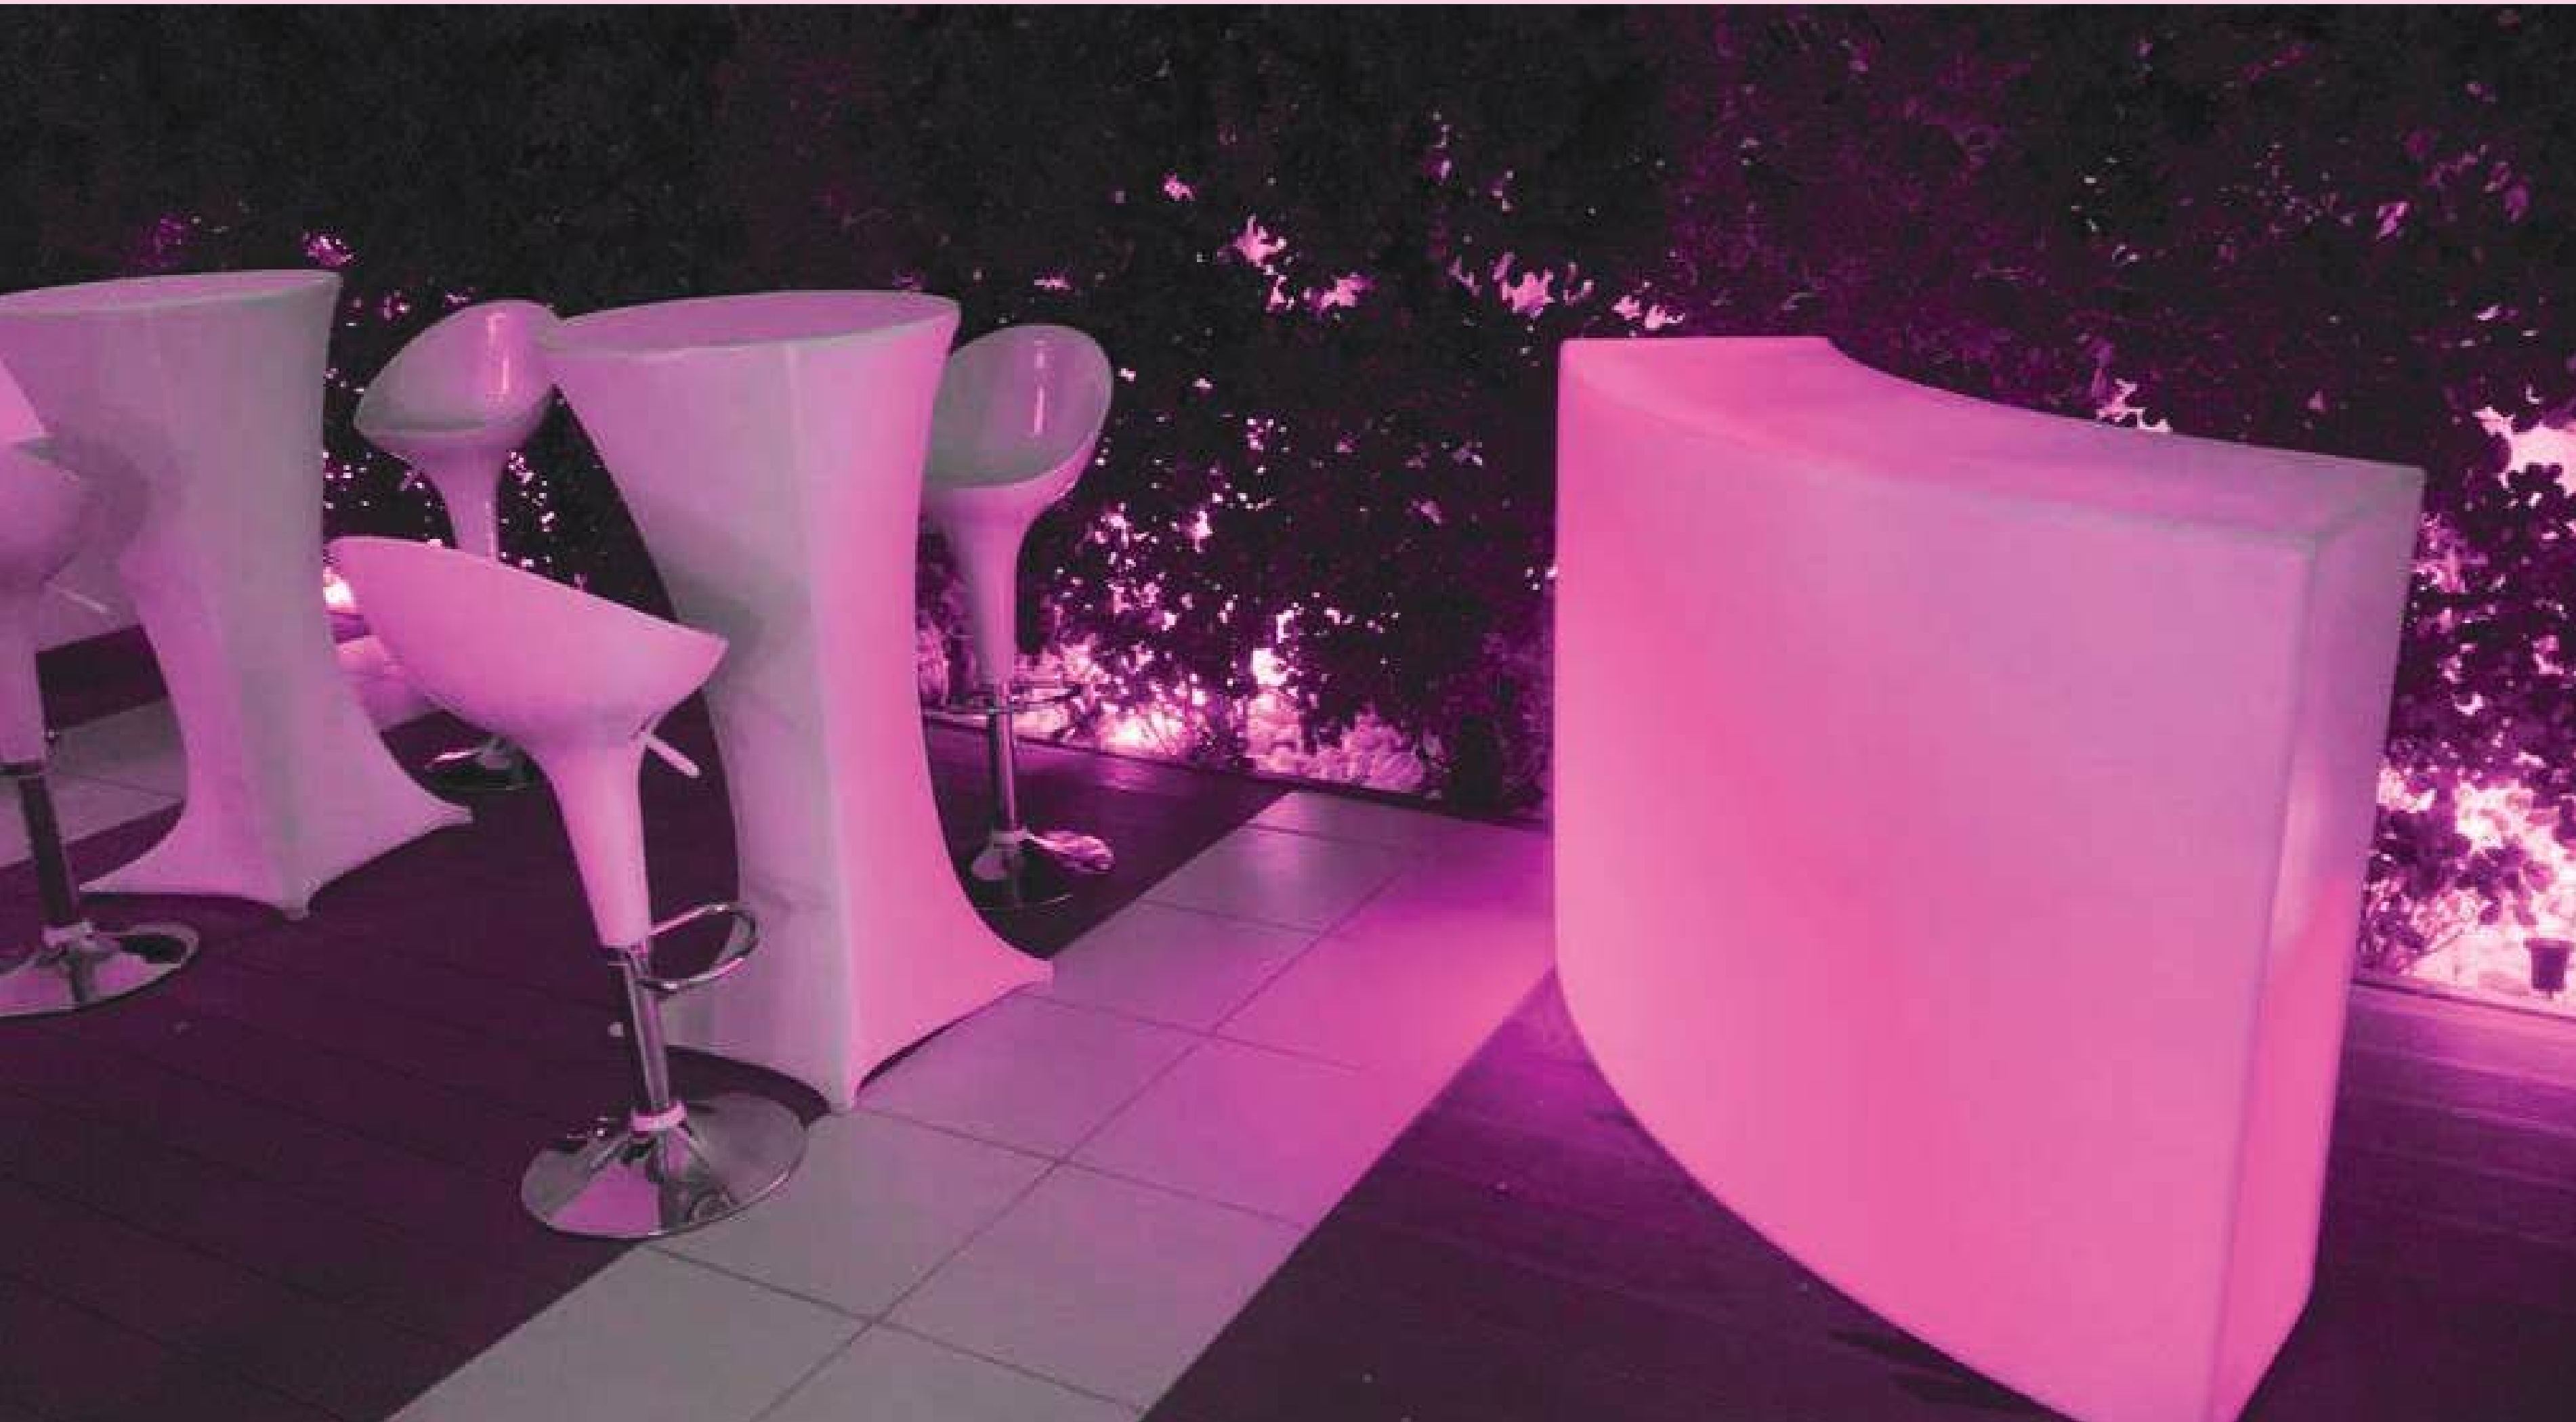

COLLINS DRUM COCKTAIL TABLE
D60cm • H88cm
White
AED 90

COLLINS VERTEX GLASS COCKTAIL TABLE
L191cm • H76cm • H89cm
White / Clear
AED 305

COLLINS BAR TABLE
L200cm • W90cm • H92cm
White / Dark Brown
AED 380

BAR COUNTERS

AREEKA
EVENT RENTALS

Transform your event or exhibition with our premium bar counters, designed to make a striking impression and enhance guest experience. Our versatile bar counters are perfect for serving drinks, showcasing products, or creating an interactive focal point at any gathering. Featuring sleek, modern designs and customizable options, they seamlessly blend with any theme or décor. Whether you need a compact bar for intimate events or a grand setup for larger functions, our counters offer durability and style. Elevate your event with our professional bar counters and provide your guests with an exceptional experience.