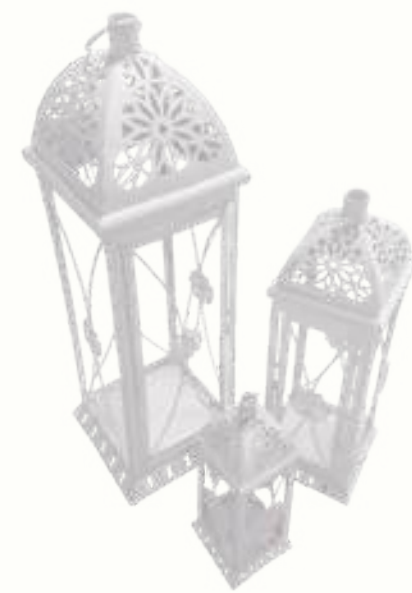

ARABIC TENT
L400cm • W400cm • H320cm • Side220cm
Arabic Tent
AED 1,500

SADU MIDNIGHT DIOR DINING CHAIR
L49cm • W49cm • H94cm
Black / Sadu

SADU DIOR DINING CHAIR
L49cm • W49cm • H94cm
White / Sadu

SADU DIOR DINING ARMCHAIR
L57.5cm • W49cm • H94cm
White / Sadu

BRASS ARABIC LAMP
L20cm • W20cm • H57cm
Brass
AED 25

WHITE ARABIC LAMP
Large - L20cm • W20cm • H61cm
Medium - L13cm • W13cm • H45cm
Small - L9cm • W9cm • H26cm
White
AED 35, AED 25, AED 15

CENTERPIECE BRASS ARABIC LAMP
L11cm • W11cm • H34cm
Brass
AED 10