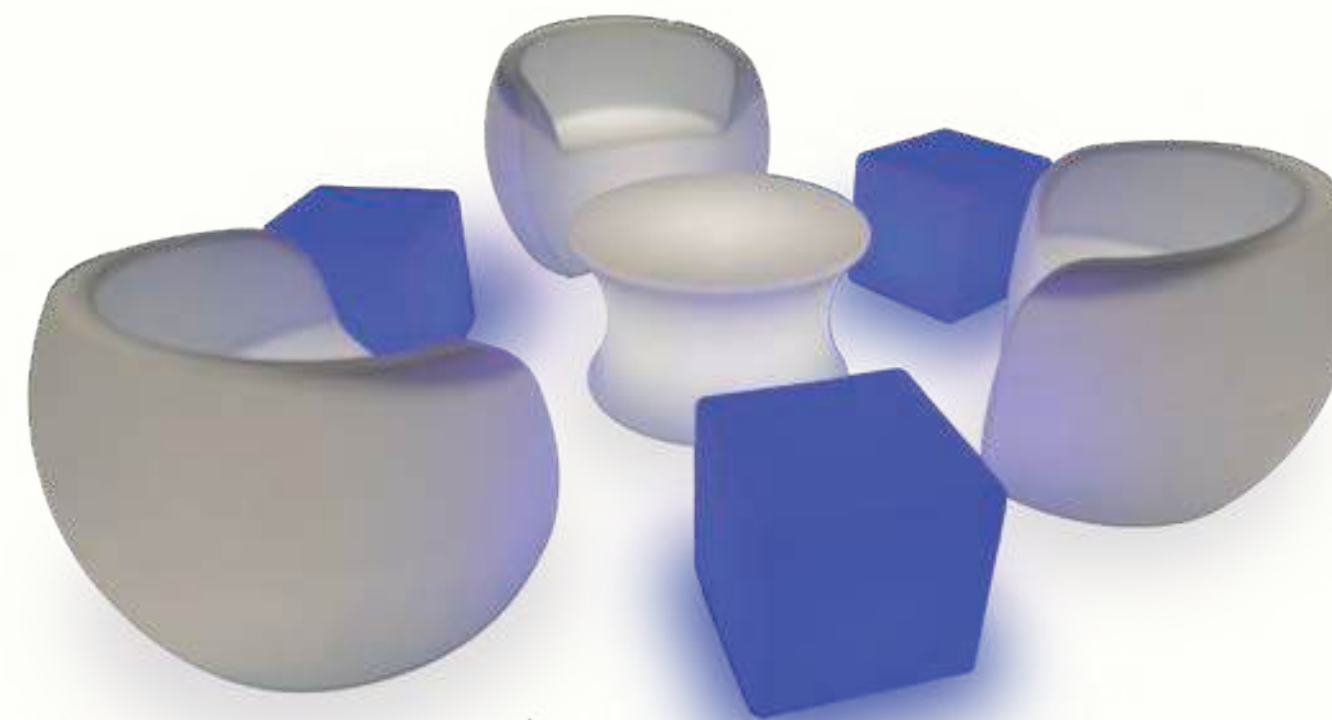

LUX LED LOUNGE CHAIR
L64cm • W64cm • H64cm
RGB
AED 100

CRESCENT LED LOUNGE CHAIR
L79cm • W64cm • H44cm
RGB
AED 100

LUNA LED COFFEE TABLE
D70cm • H43cm
RGB / Clear
AED 100

CALYX LED CURVED BENCH
L120cm • W40cm • H40cm
RGB
AED 150