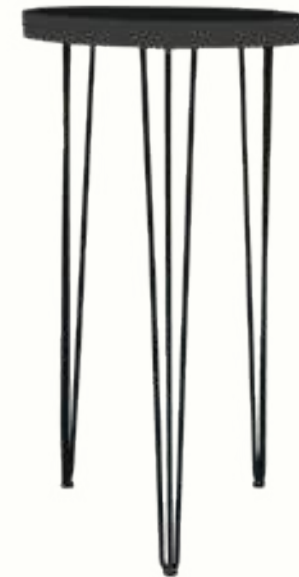

HAIRPIN PEARL WHITE HIGH TABLE
D60cm • H115cm
Black
AED 345