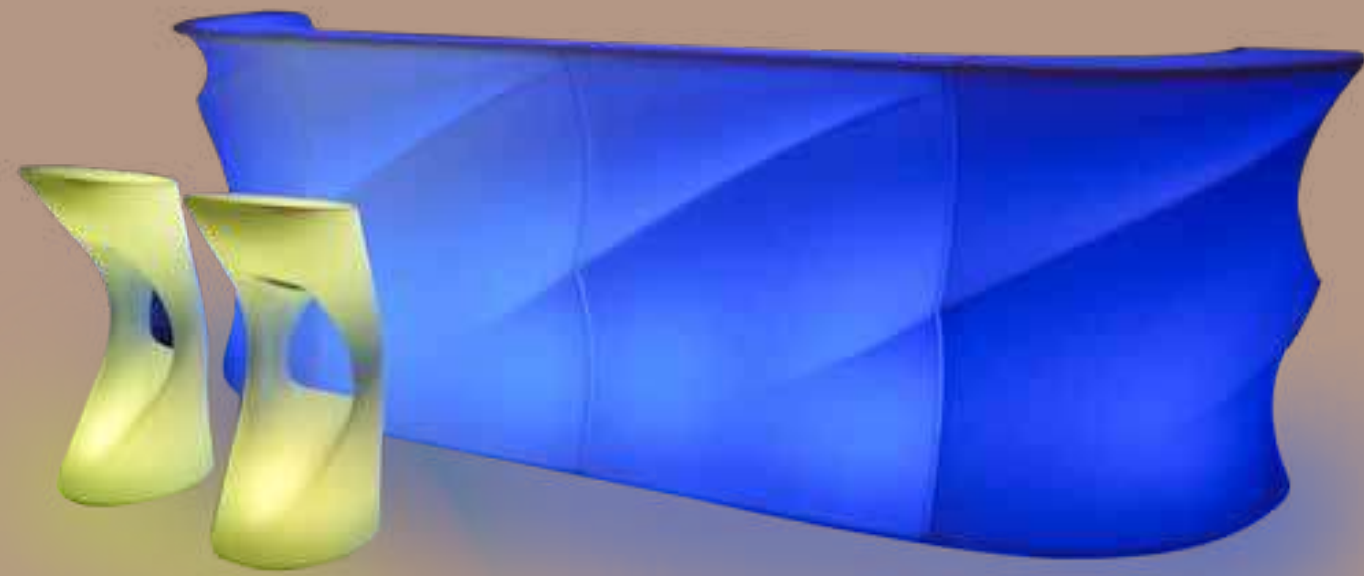

RIPPLE LED STRAIGHT BAR
L90cm • W80cm • H110cm
RGB
AED 350

RIPPLE LED CORNER BAR
L80cm • W80cm • H110cm
RGB
AED 250