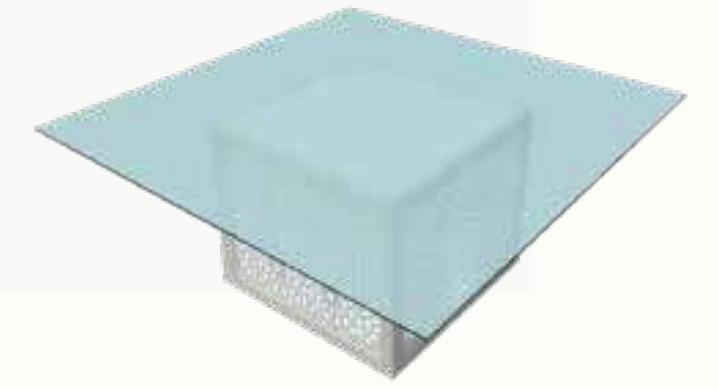

MASHRABIYA FROSTED DINING TABLE
L180cm • W180cm • H75cm
Frosted Glass Table Top / White LED Lit Base
AED 325