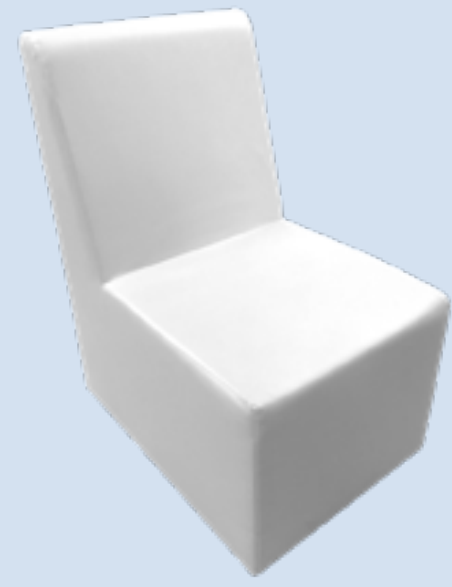

SOPHIE 3-SEATER SOFA
L210cm • W81cm • H85cm • S45cm
White Leather
AED 395

ARISTOCRAT SINGLE ARMCHAIR
L70cm • W77cm • H100cm • S46cm
White Leather
AED 180

ARISTOCRAT 2-SEATER SOFA
L124cm • W77cm • H100cm • S46cm
White Leather
AED 325

ARISTOCRAT 3-SEATER SOFA
L178cm • W77cm • H100cm • S46cm
White Leather
AED 425

CROWN ARMCHAIR
L96cm • W96cm • H148cm
White Leather / Gold
AED 395

CLIO SOFA
L180cm • W180cm • H112cm, S45cm
White Leather
AED 349

BISMARC ARMCHAIR
L74cm • W80cm • H88cm • S47cm
Taupe Fabric
AED 165

CHAMELEON SINGLE CHAIR
L53cm • W71cm • H93cm • S45cm
White
AED 100

CHAMELEON CORNER CHAIR
L71cm • W71cm • H93cm • S45cm
White
AED 100

CHAMELEON SINGLE CHAIR
L53cm • W71cm • H93cm • S45cm
Black
AED 100