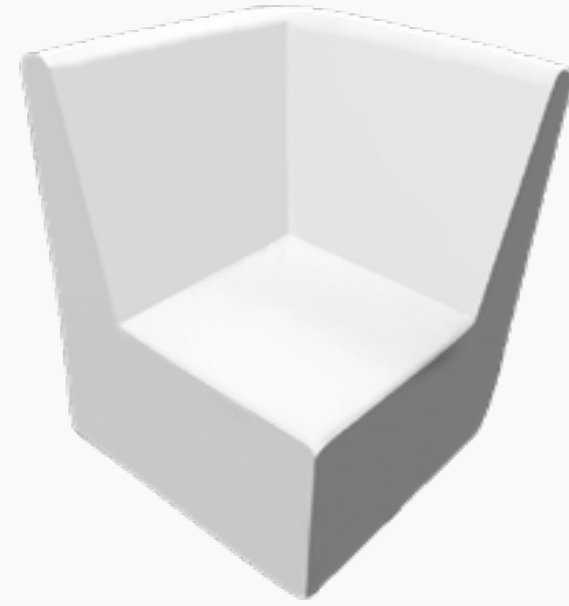

SOPHIE 3-SEATER SOFA
L210cm • W81cm • H85cm • S45cm
White Leather
AED 395

ARISTOCRAT SINGLE ARMCHAIR
L70cm • W77cm • H100cm • S46cm
White Leather
AED 180

ARISTOCRAT 2-SEATER SOFA
L124cm • W77cm • H100cm • S46cm
White Leather
AED 325

ARISTOCRAT 3-SEATER SOFA
L178cm • W77cm • H100cm • S46cm
White Leather
AED 425

CROWN ARMCHAIR
L96cm • W96cm • H148cm
White Leather / Gold
AED 395

CLIO SOFA
L180cm • W180cm • H112cm, S45cm
White Leather
AED 349

BISMARC ARMCHAIR
L74cm • W80cm • H88cm • S47cm
Taupe Fabric
AED 165

CHAMELEON SINGLE CHAIR
L53cm • W71cm • H93cm • S45cm
White
AED 100

CHAMELEON CORNER CHAIR
L71cm • W71cm • H93cm • S45cm
White
AED 100

CHAMELEON SINGLE CHAIR
L53cm • W71cm • H93cm • S45cm
Black
AED 100