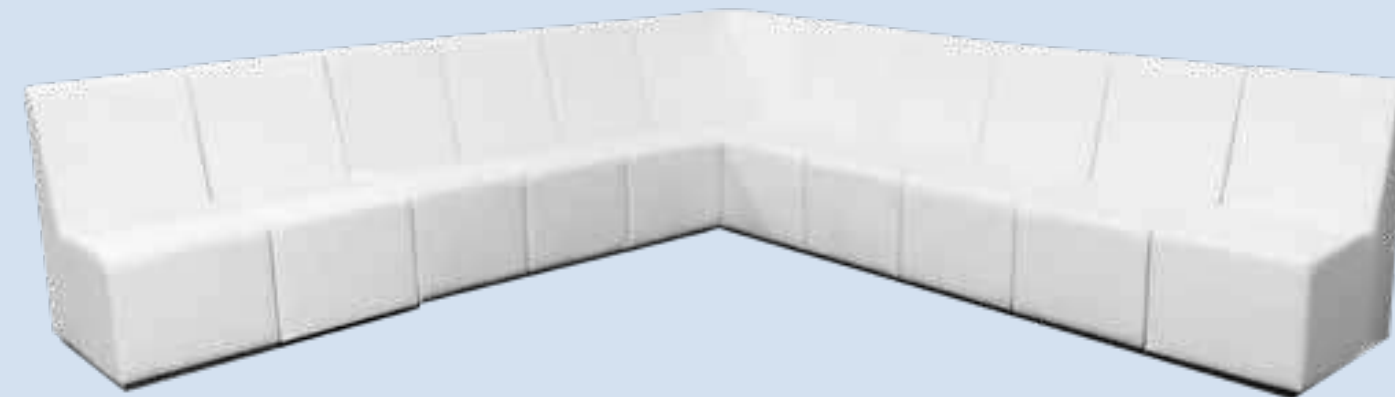

CHAMELEON CREVASSE SET
White
Color Customization on Demand
AED 100 per Chair