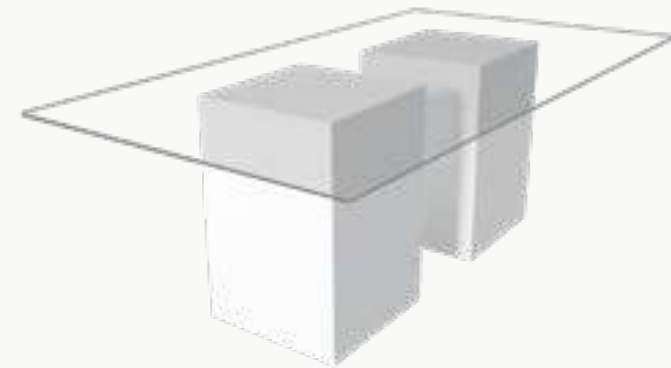

BANQUET CHAIR w/ STRETCH COVER
L50cm • W50cm • H85cm
White
AED 11

BANQUET CHAIR w/ STRETCH COVER
L50cm • W50cm • H85cm
Black
AED 11

**DINING
TABLES**

MIRAGE MIRROR DINING TABLE
L240cm • W120cm • H75cm
Gold / Mirror
AED 650

MASHRABIYA ROUND DINING TABLE
D200cm • H76cm
Clear Glass Table Top / White LED Lit Base
AED 325

MASHRABIYA SQUARE DINING TABLE
L180cm • W180cm • H75cm
Clear Glass Table Top / White LED Lit Base
AED 325

MASHRABIYA FROSTED DINING TABLE
L180cm • W180cm • H75cm
Frosted Glass Table Top / White LED Lit Base
AED 325

LE MINOU EDGE DINING TABLE
L180cm • W180cm • H75cm
Clear / White
AED 405

LE MINOU REGAL DINING TABLE
L240cm • W130cm • H75cm
Clear / White
AED 390