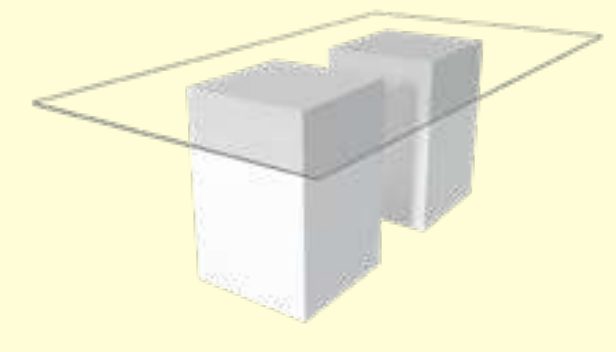

CABINET WITH LOCK
L43cm • W39cm • H45cm
Black
AED 120

WARWICK OFFICE DESK
L160cm • W75cm • H75cm
Gray / BrownBlack
AED 300