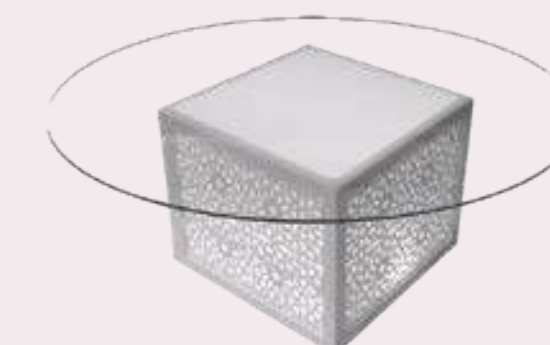

**CASABLANCA RECTANGULAR COFFEE TABLE**  
L100cm • W50cm • H50cm  
White  
AED 150

**CASABLANCA SQUARE COFFEE TABLE**  
L50cm • W50cm • H50cm  
White  
AED 105

**MADINA COFFEE TABLE**  
L45cm • W45cm • H56cm  
White  
AED 120

**MITFORD WOODEN COFFEE TABLE**  
L60cm • W60cm • H60cm  
Brown  
AED 80

**WALTON WOODEN COFFEE TABLE**  
L135cm • W75cm • H43cm  
Brown  
AED 200

**MASHRABIYA SQUARE GLASS DINING TABLE**  
L180cm • W180cm • H75cm  
White / Clear  
AED 325

**MASHRABIYA FROSTED GLASS DINING TABLE**  
L180cm • W180cm • H75cm  
White / Frosted  
AED 325

**MASHRABIYA ROUND GLASS DINING TABLE**  
D200cm • H76cm  
White / Multi  
AED 325

**ARABIC TENT**  
L400cm • W400cm • H320cm • Side220cm  
Arabic Tent  
AED 1,500