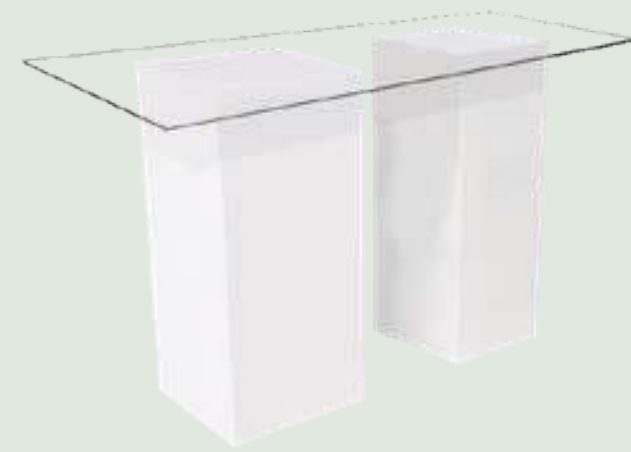

**LE MINOU HIGH TABLE**  
L50cm • W50cm • H111cm  
White  
AED 120

**LE MINOU SQUARE COCKTAIL TABLE**  
L100cm • W100cm • H113cm  
White  
AED 220

**LE MINOU RECTANGULAR COCKTAIL TABLE**  
L120cm • W60cm • H113cm  
White  
AED 220

**LE MINOU ROUND COCKTAIL TABLE**  
D100cm • H113cm  
White  
AED 220

**LE MINOU CHIC COCKTAIL TABLE**  
D100cm • H113cm  
White  
AED 220

**LE MINOU GRAND COCKTAIL TABLE**  
L240cm • W120cm • H113cm  
White  
AED 685

**LE MINOU SQUARE GLASS HIGH TABLE**  
L100cm • W100cm • H112cm  
White / Clear Glass  
AED 195

**LE MINOU VERTEX GLASS COCKTAIL TABLE**  
L191cm • W76cm • H112cm  
White / Clear Glass  
AED 365

**LE MINOU DASH GLASS COCKTAIL TABLE**  
L200cm • W100cm • H112cm  
White / Clear Glass  
AED 365