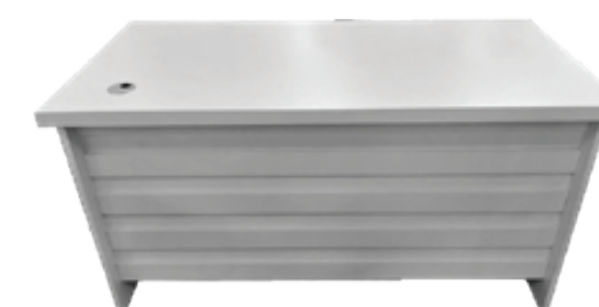

WARWICK OFFICE DESK
L160cm • W75cm • H75cm
Gray / BrownBlack
AED 300