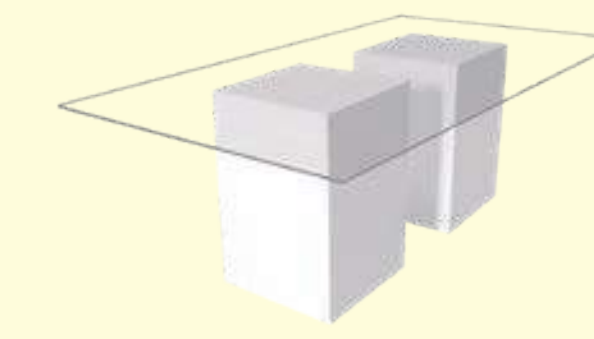

OFFICE FURNITURE

CABINET WITH LOCK
L43cm • W39cm • H45cm
Black
AED 120

WARWICK OFFICE DESK
L160cm • W75cm • H75cm
Gray / BrownBlack
AED 300