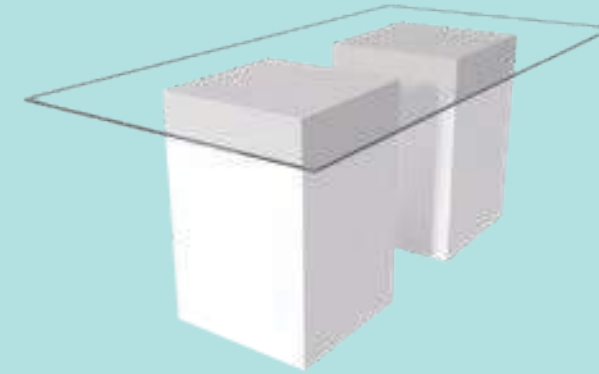

LE MINOU DASH DINING TABLE
L200cm • W100cm • H75cm
Clear / White
AED 265