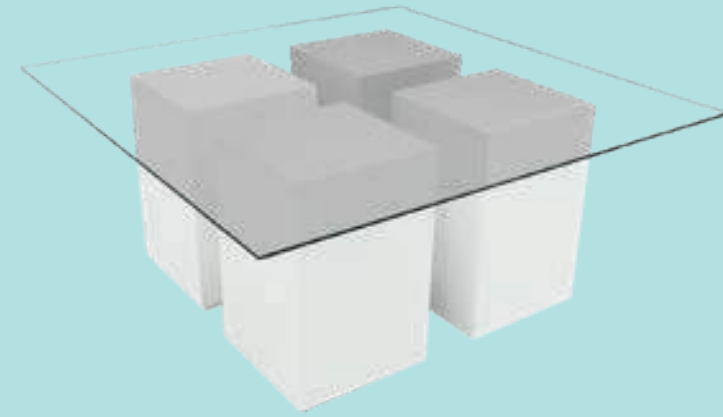

LE MINOU REGAL DINING TABLE
L240cm • W130cm • H75cm
Clear / White
AED 390